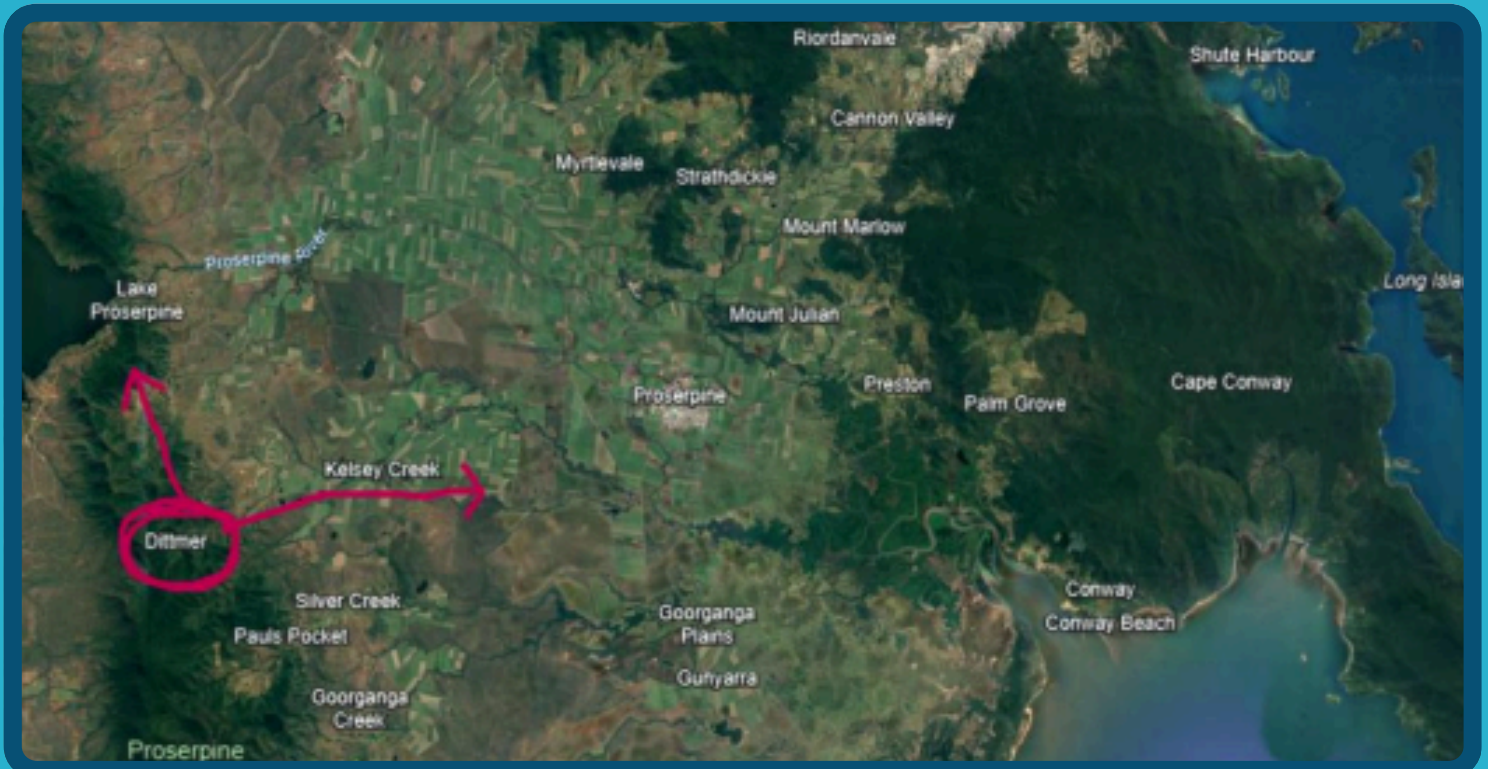

HELP US PROTECT OUR GREAT BARRIER REEF

THE PROPOSED DITTMER GOLD MINE:

ENVIRONMENTAL IMPACT OF COPPER & GOLD MINING ON OUR WHITSUNDAYS WATER & PROTECTED ECOSYSTEMS

HELP US SPREAD THE WORD & SAVE OUR WHITSUNDAY WATER